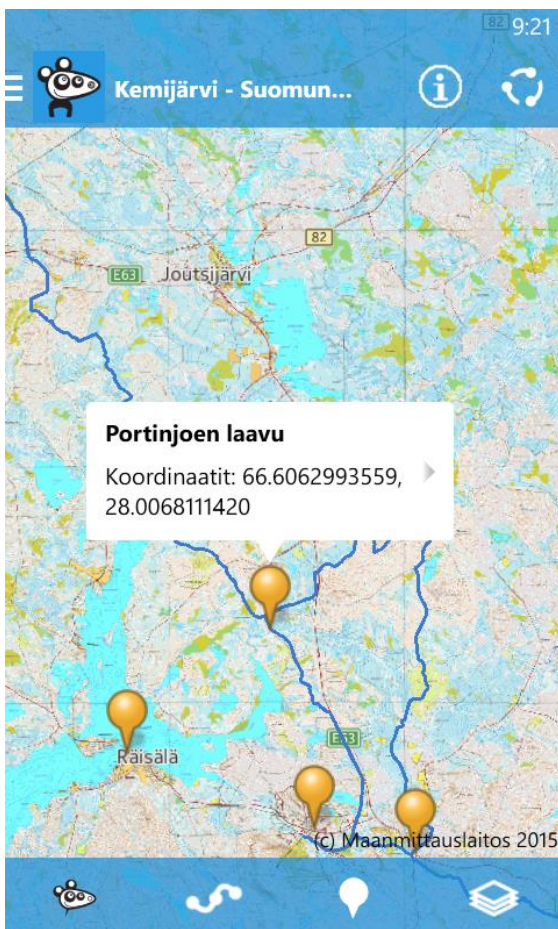

7. You can continue to use route maps on your device by pressing the selection of offline "Open"

HOX! Positioning requires the GPS signal from the GPS function consumes battery power quickly.

NOTE! When you come to lean on the route, hut, cafe or some other mark, yellow bubble pops up on the screen. Clicking on the bubble you will get more information about this property.