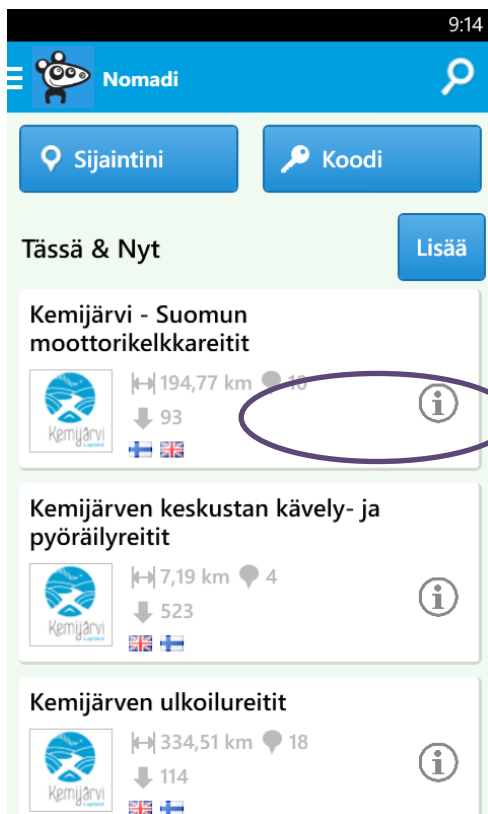

Nomadi shows your location on a map, and you'll get the routes closets to you easily. Nomadi is available on your application Store whether you are an Android, iOS or Windows 8 Phone user.

A FREE Nomadic app to view routes on your phone. Go to app.citynomadi.com and you're off and running!

- Citynomadi service is also possible to use a mobile device browser. (Mobile data on)
- Works with help of the GPS connection - In terrain where there is no internet connection
- Nomad allows the entire distance of the route with maps can be stored in advance in the phone memory. (OFFLINE USE) In this way, the service is available even in areas where communication links do not work completely reliably.

Open App Citynomadi

1. Start screen, select "Search paths"

2. Press the top right corner magnifying glass image

3. Type your search word Kemijärvi or Suomi choice and press "Search"

4. Select a route for example. "Suomi outdoor routes"

5. Press to select "Download"

6. The application is planning an appropriately sized device package.

Press a flag to change language and then
"Download"

7. You can continue to use route maps on your device by pressing the selection of offline "Open"