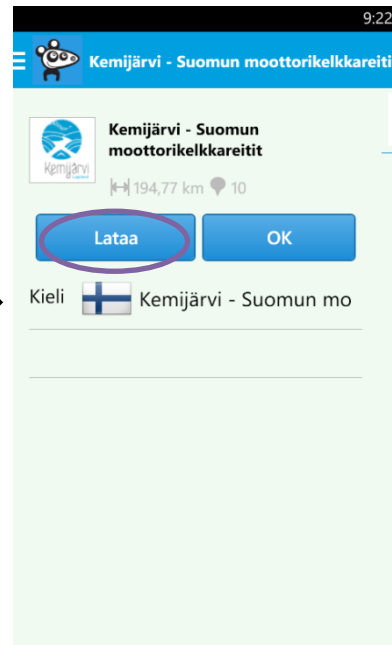

Nomadi shows your location on a map, and you'll get the routes closets to you easily. Nomadi is available on your application Store whether you are an Android, iOS or Windows 8 Phone user.

A FREE Nomadic app to view routes on your phone. Go to app.citynomadi.com and you're off and running!

Open App Citynomadi

1. Start screen, select "Search paths"

2. Press the top right corner magnifying glass image

3. Type your search word Kemijärvi or Suomi choice and press "Search"

4. Select a route for example. "Suomi outdoor routes"

5. Press to select "Download"

6. The application is planning an appropriately sized device package.

Press a flag to change language and then
"Download"

7. You can continue to use route maps on your device by pressing the selection of offline "Open"